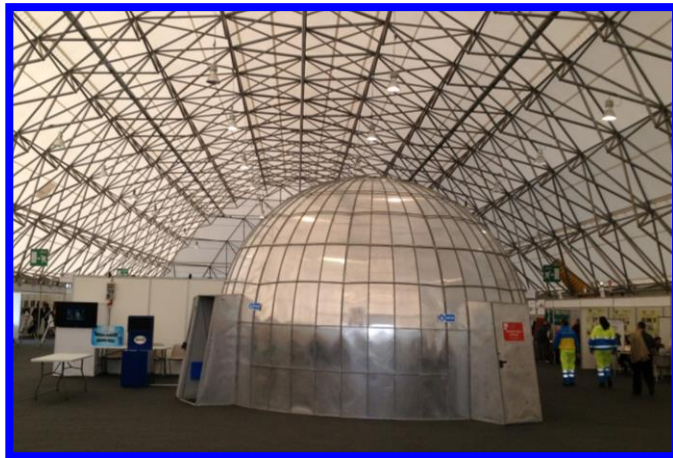

PLANETARIUM DOMES

PORTABLE DOME

This dome can be used as a fixed location or movable and can be installed outside. Made and tested to resist bad weather and external agents, equipped with certifications and calculations as required by law. It's a dome adapted to be supported on a floor base. Built with a metal frame made of galvanized iron decomposed in joinable parts. It allows a simple mode of transportation and assembling by the operators through the union with screws and bolts.

The inner surface (projection screen) it's covered in aluminum and treated with a resistant paint before the final color required in the projection (we recommend a light grey because it reduces the glare and contrasts with the classic white sky). The outer part of the frame will be covered and closed with stainless steel. The inner part isolated with certificated panels. The color of the construction could be chosen by the client or it will have a metal color.

COLUMBIA OPTICS
di Bonadiman Michele
P.IVA 01561740380
C.F. BNDMHL59P19D548Q
CEL: +39 3401098529

The dome has a cylinder base of approximately 150 cm tall (suitable for use with chairs or armchairs) for this reason the height from the ground of the entire structure will be of 400-550 cm depending on the diameter of itself. It has 1 or 2 entrance doors (depending on request) with a panic push bar.